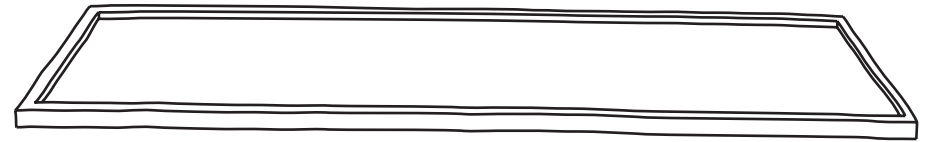

LONG TRAY
35,5 x 9 x 0,7cm
glazed/28€